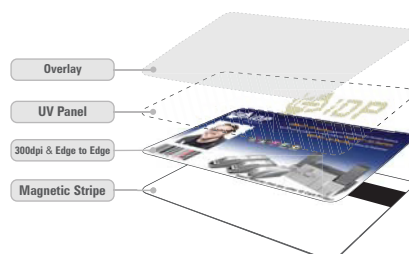

Distributed in Italy by

Ermes Srl

ermes-online.it

info@ermes-online.it

+39 051 757040

Via Grassilli, 11
Calderara di Reno (BO)