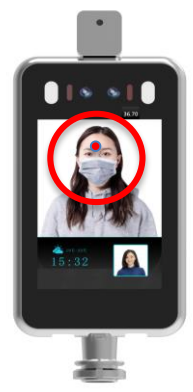

When the terminal detects a temperature above the predetermined threshold, an acoustic warning is generated and in case of connection to the turnstile access is inhibited.